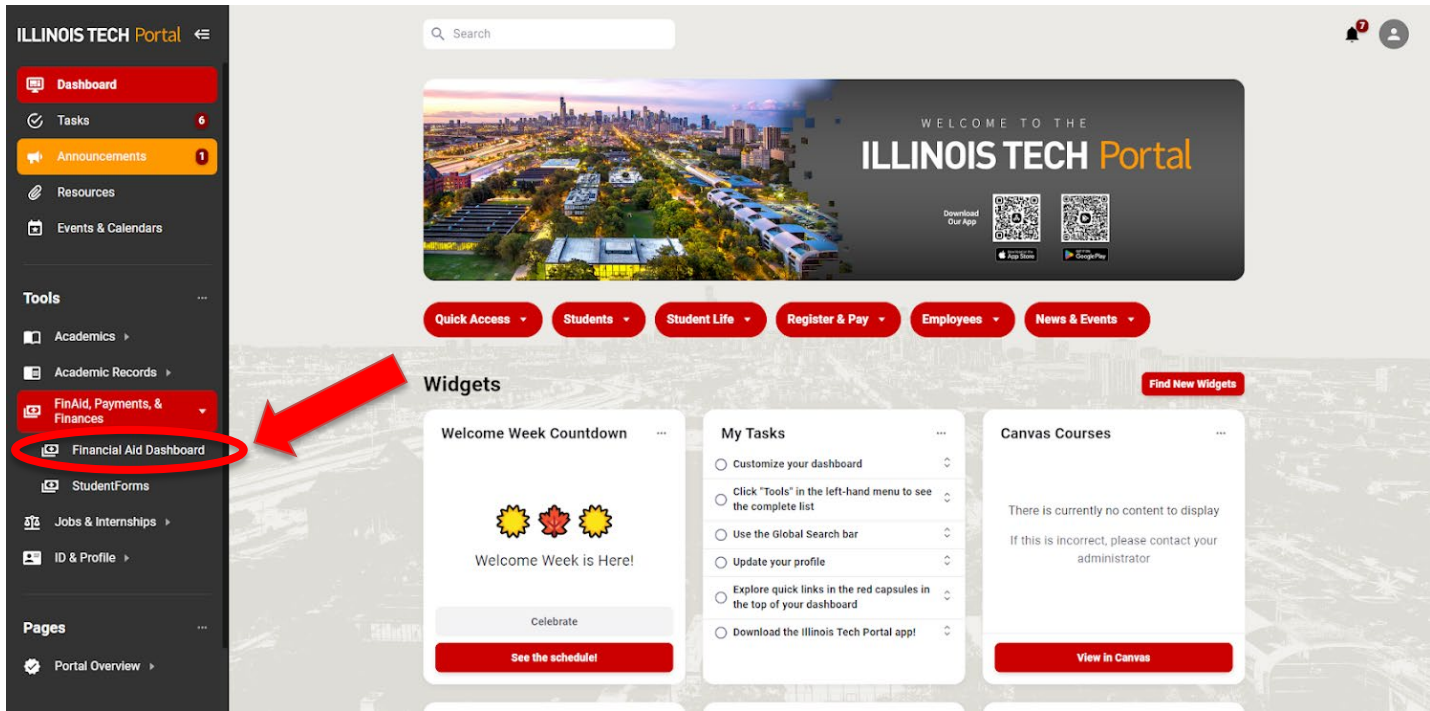

# Financial Aid & Student Accounting New Portal Features

1) Go to [portal.iit.edu](http://portal.iit.edu) and click **Login**

2) Login using your **Illinois Tech ID**:

3) Once logged in, it is recommended that the **Search** bar at the top of the portal is utilized to search for tools/pages such as the **Financial Aid Dashboard**, **Manage My Account**, **TouchNet** etc.

## Viewing Financial Award Offer

- 1) On the left side of the portal, click **“FinAid, Payments, & Finances”** and then click **“Financial Aid Dashboard”**:

- 2) Click on the **Welcome** tab, then click on **“Financial Aid Dashboard”**

The main header features a cityscape image on the left and the text "WELCOME TO THE ILLINOIS TECH Portal" on the right. Below the header are two QR codes and the text "Download Our App" with icons for the App Store and Google Play.

A horizontal navigation bar contains several red buttons with white text and dropdown arrows: "Quick Access", "Students", "Student Life", "Register & Pay", "Alumni", and "News & Events". A yellow arrow points from the "Register & Pay" button to a red dropdown menu that is open. The menu contains the following options, each with a white checkmark icon: