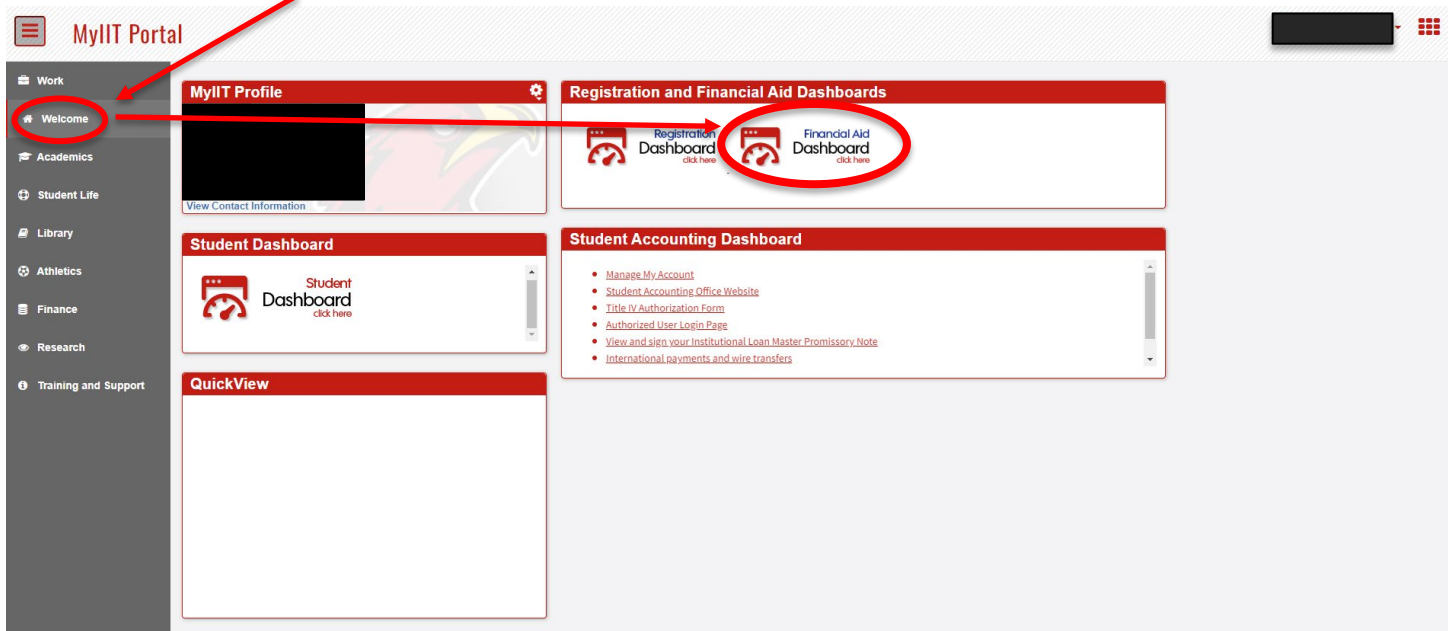

# Financial Aid & Student Accounting New Portal Features

1) Go to [portal.iit.edu](http://portal.iit.edu) and click **Login**

2) Login using your **Illinois Tech ID**:

3) Once logged in, it is recommended that the **Search** bar at the top of the portal is utilized to search for tools/pages such as the **Financial Aid Dashboard**, **Manage My Account**, **TouchNet** etc.

## Viewing Financial Award Offer

- 1) On the left side of the portal, click **“FinAid, Payments, & Finances”** and then click **“Financial Aid Dashboard”**:

- 2) Click on the **Welcome** tab, then click on **“Financial Aid Dashboard”**