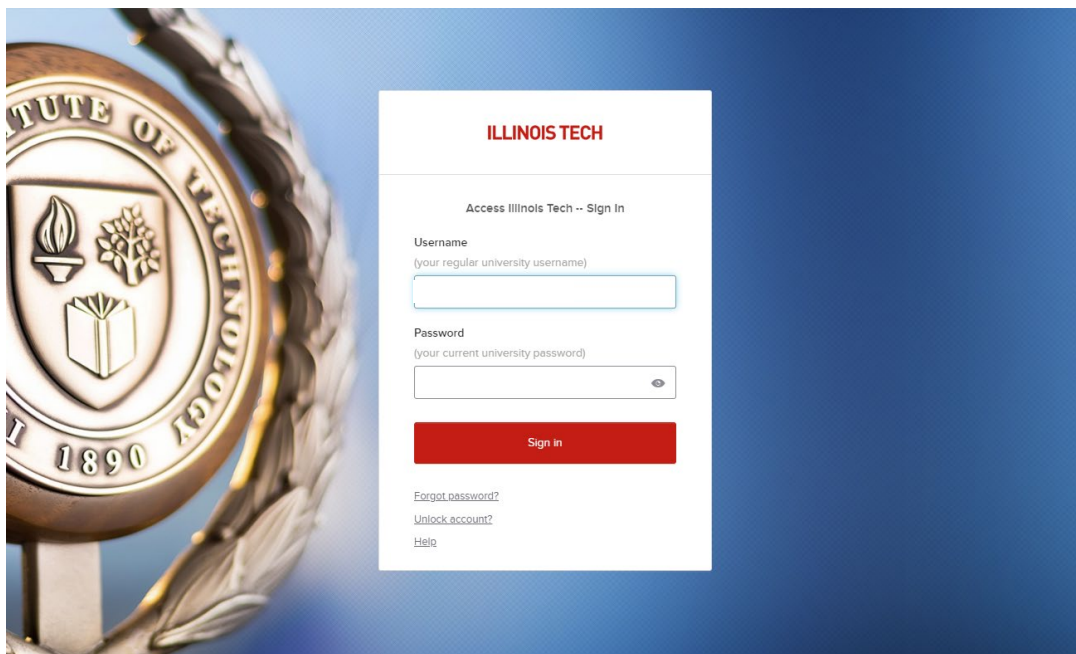

# Financial Aid & Student Accounting New Portal Features

1) Go to [portal.iit.edu](http://portal.iit.edu) and click **Login**

2) Login using your **Illinois Tech ID**:

3) Once logged in, it is recommended that the **Search** bar at the top of the portal is utilized to search for tools/pages such as the **Financial Aid Dashboard**, **Manage My Account**, **TouchNet** etc.

## Viewing Financial Award Offer

- 1) On the left side of the portal, click **“FinAid, Payments, & Finances”** and then click **“Financial Aid Dashboard”**:

- 2) Click on the **Welcome** tab, then click on **“Financial Aid Dashboard”**

The main header features a cityscape image on the left and the text "WELCOME TO THE ILLINOIS TECH Portal" on the right. Below the header are two QR codes and the text "Download Our App" with icons for the App Store and Google Play.

A horizontal navigation bar contains several red buttons with white text and dropdown arrows: "Quick Access", "Students", "Student Life", "Register & Pay", "Alumni", and "News & Events". A yellow arrow points from the "Register & Pay" button to a red dropdown menu that is open. The menu contains the following options, each with a white checkmark icon: