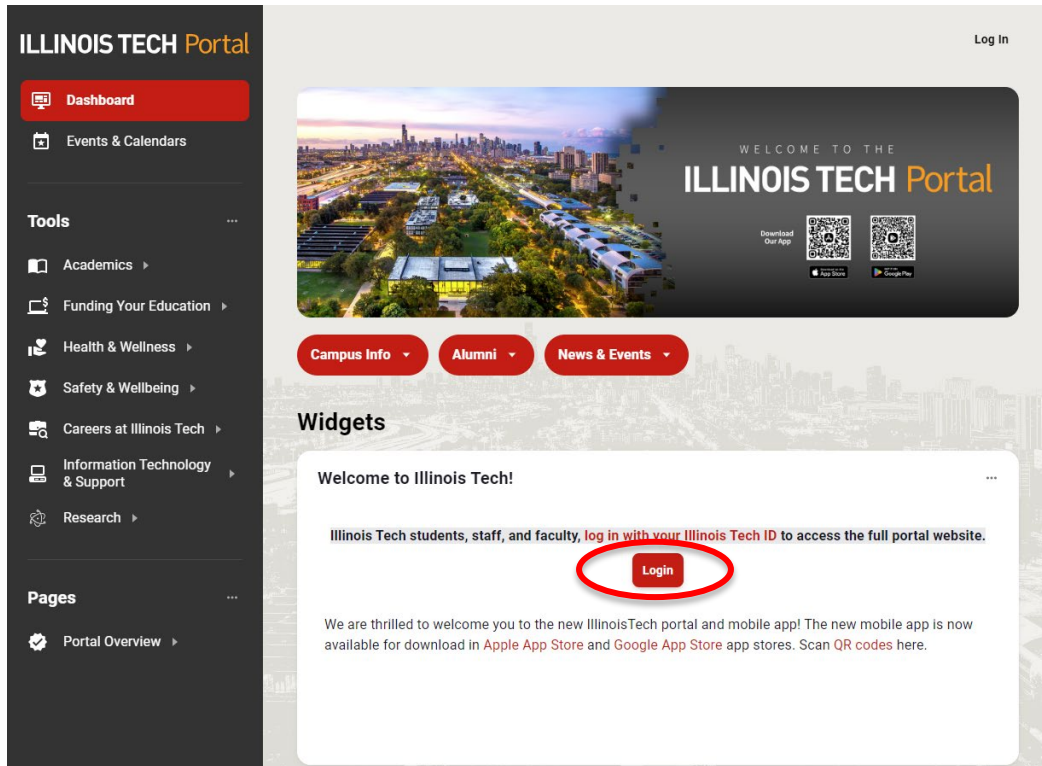

# Financial Aid & Student Accounting New Portal Features

1) Go to [portal.iit.edu](http://portal.iit.edu) and click **Login**

2) Login using your **Illinois Tech ID**:

3) Once logged in, it is recommended that the **Search** bar at the top of the portal is utilized to search for tools/pages such as the **Financial Aid Dashboard**, **Manage My Account**, **TouchNet** etc.

## Viewing Financial Award Offer

- 1) On the left side of the portal, click **“FinAid, Payments, & Finances”** and then click **“Financial Aid Dashboard”**:

- 2) Click on the **Welcome** tab, then click on **“Financial Aid Dashboard”**

The main header features a cityscape image on the left and the text "WELCOME TO THE ILLINOIS TECH Portal" on the right. Below the header are two QR codes and the text "Download Our App" with icons for the App Store and Google Play.